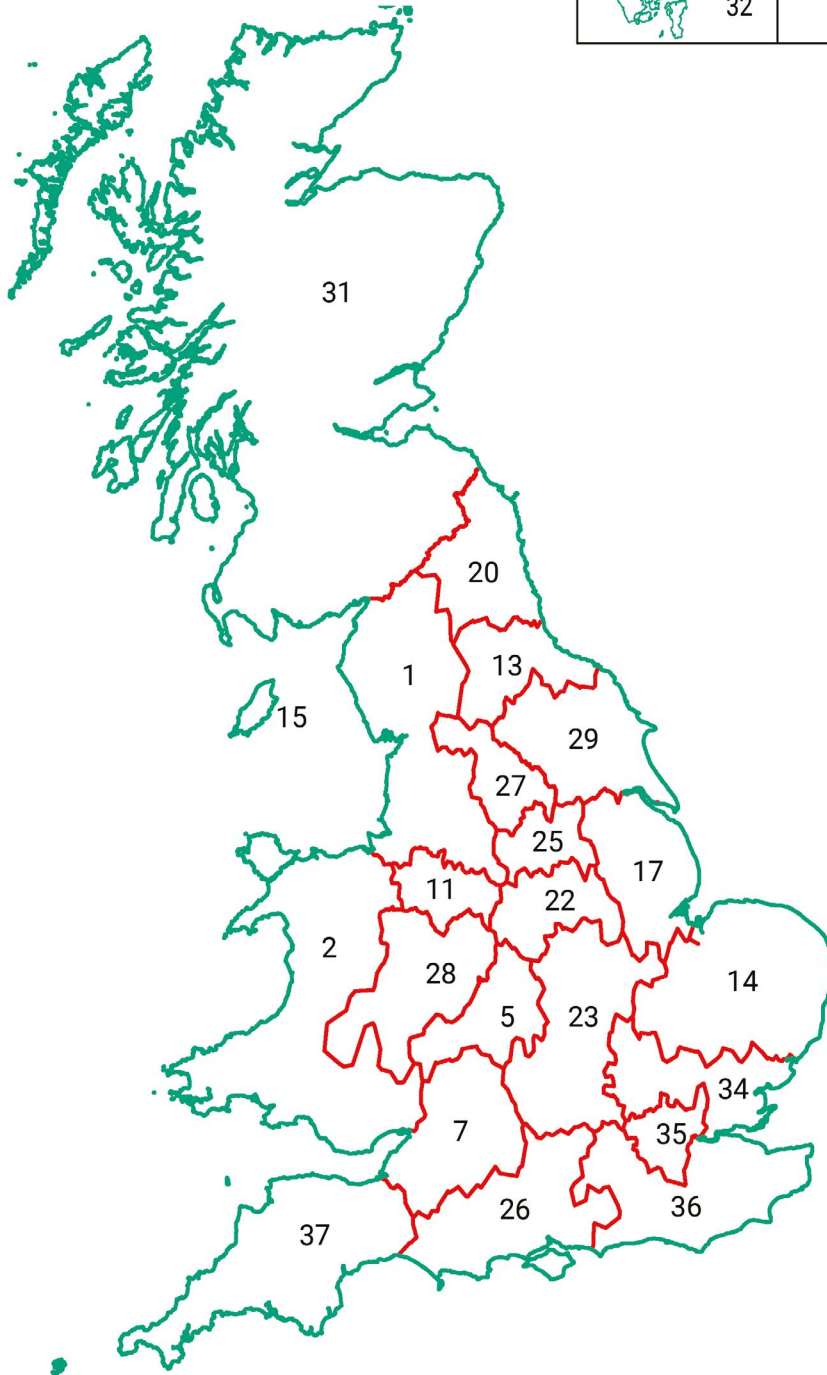

Methodist District Map

Districts of the Methodist Church in Britain

- 1 North West England
- 2 Wales Synod Cymru
- 5 Birmingham
- 7 Bristol
- 10 Channel Islands
- 11 Chester and Stoke-on-Trent
- 13 Darlington
- 14 East Anglia
- 15 Isle of Man
- 17 Lincolnshire
- 20 Newcastle upon Tyne
- 22 Nottingham and Derby
- 23 Northampton
- 25 Sheffield
- 26 Southampton
- 27 Yorkshire West
- 28 Wolverhampton and Shrewsbury
- 29 Yorkshire North and East
- 31 Scotland
- 32 Shetland
- 34 Bedfordshire, Essex and Hertfordshire
- 35 London
- 36 South East
- 37 South West Peninsula

Key
 Methodist District Boundary