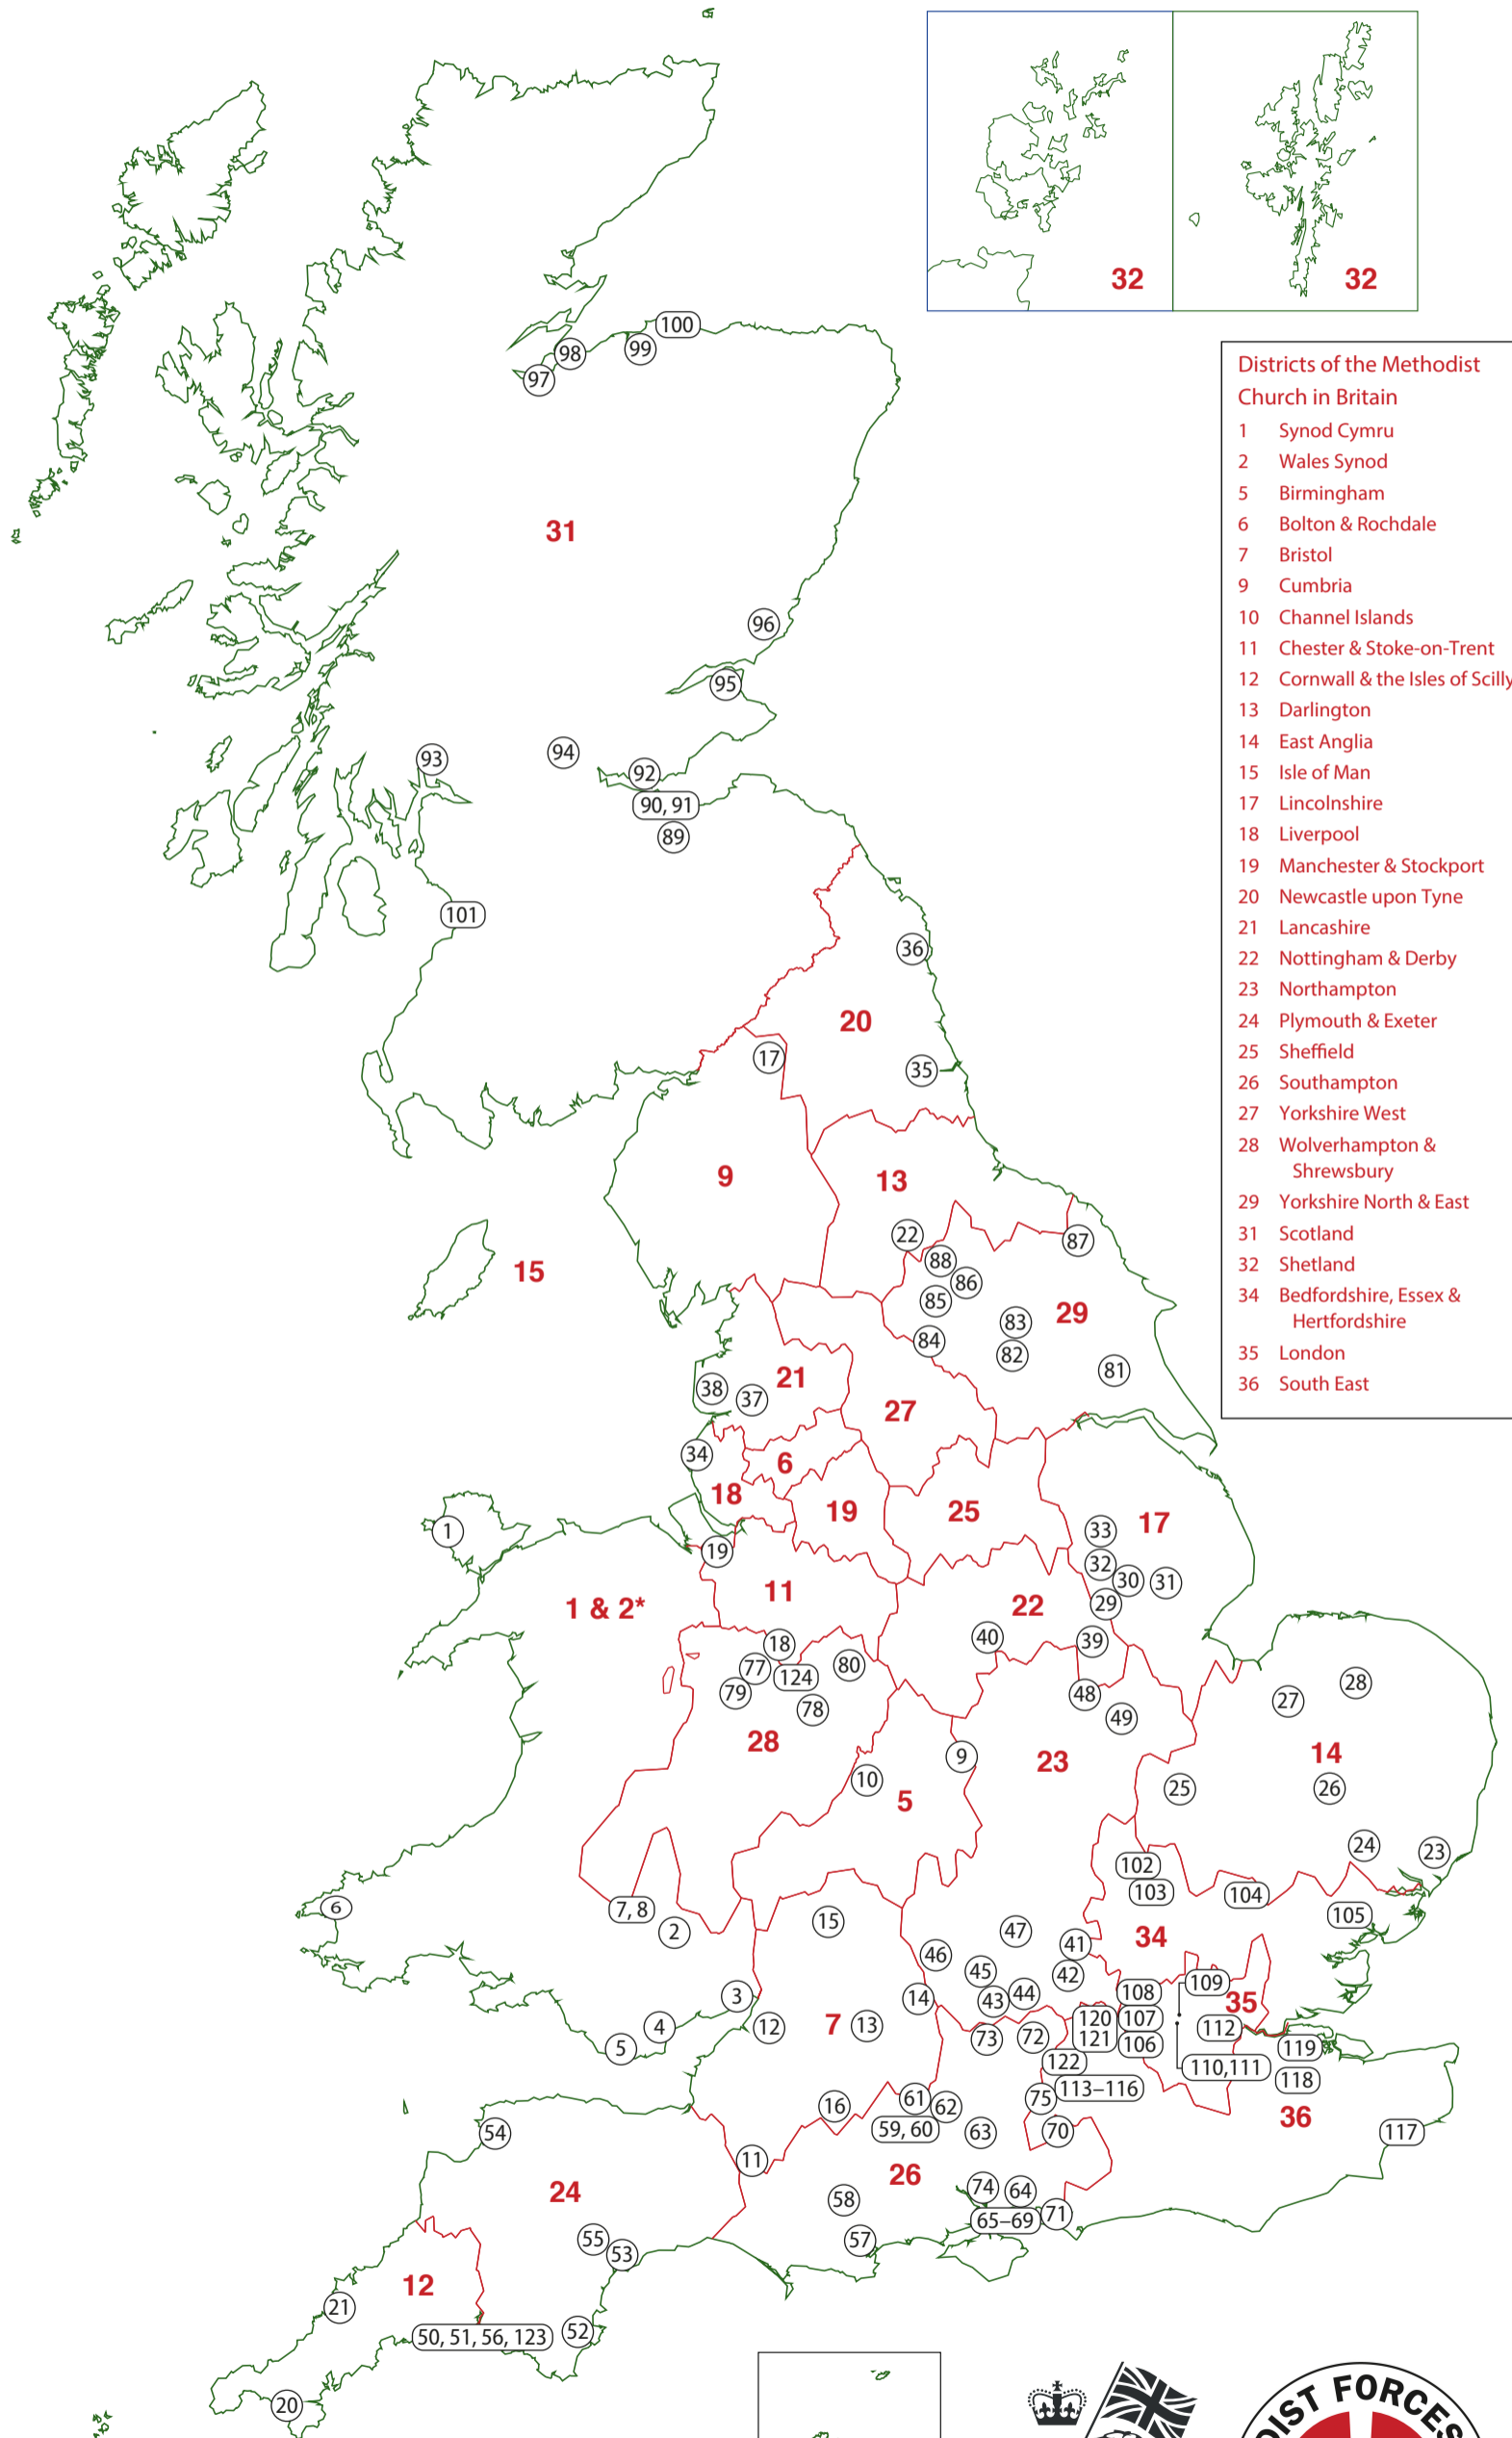

- Districts of the Methodist Church in Britain**
- 1 Synod Cymru
 - 2 Wales Synod
 - 5 Birmingham
 - 6 Bolton & Rochdale
 - 7 Bristol
 - 9 Cumbria
 - 10 Channel Islands
 - 11 Chester & Stoke-on-Trent
 - 12 Cornwall & the Isles of Scilly
 - 13 Darlington
 - 14 East Anglia
 - 15 Isle of Man
 - 17 Lincolnshire
 - 18 Liverpool
 - 19 Manchester & Stockport
 - 20 Newcastle upon Tyne
 - 21 Lancashire
 - 22 Nottingham & Derby
 - 23 Northampton
 - 24 Plymouth & Exeter
 - 25 Sheffield
 - 26 Southampton
 - 27 Yorkshire West
 - 28 Wolverhampton & Shrewsbury
 - 29 Yorkshire North & East
 - 31 Scotland
 - 32 Shetland
 - 34 Bedfordshire, Essex & Hertfordshire
 - 35 London
 - 36 South East